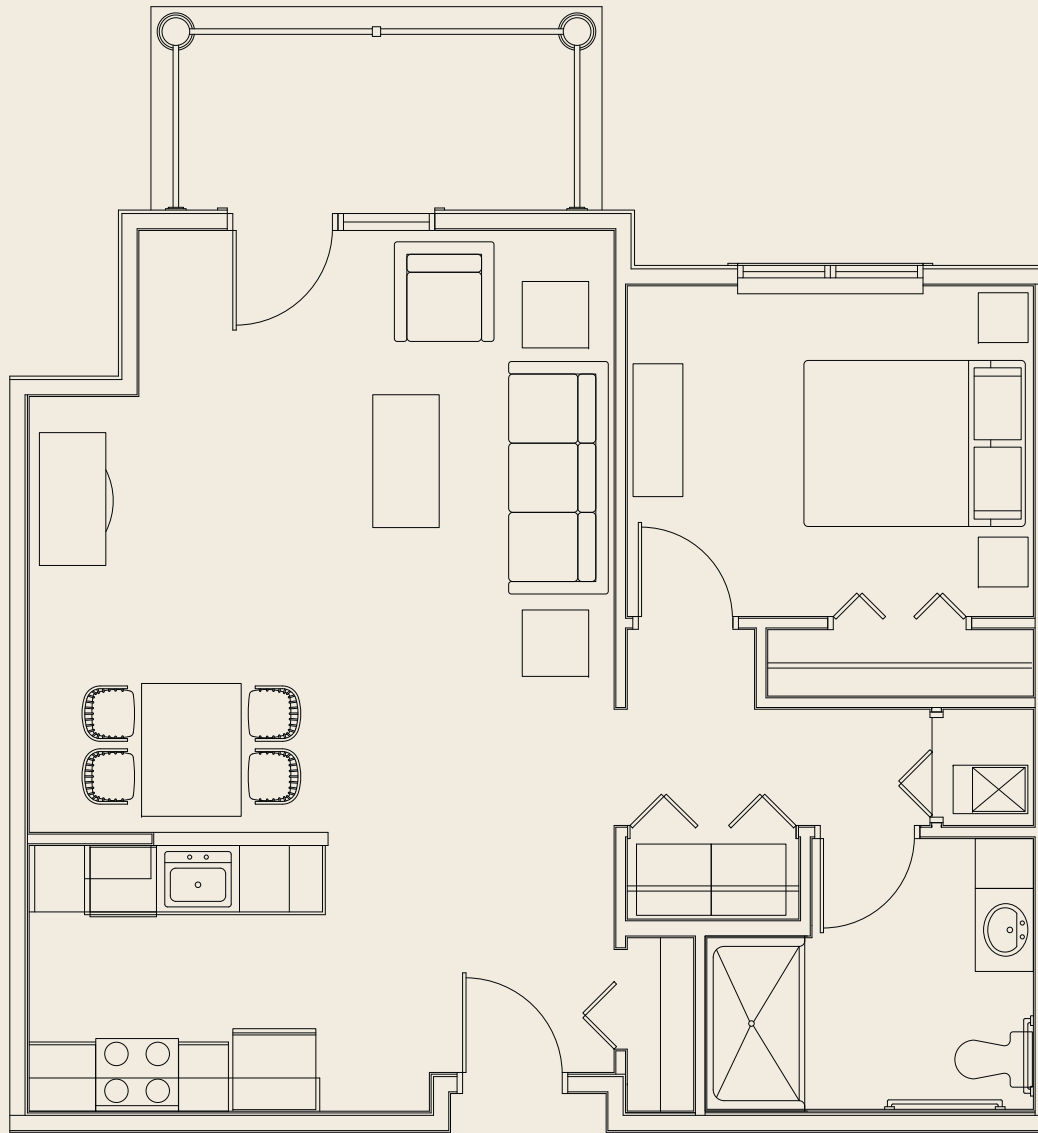

HEARTHSTONE VILLAGE FLOOR PLANS >>

The Roanoke

ONE BEDROOM/ONE BATH

APARTMENT DIMENSIONS* >>

Total Square Feet	780
Living Room	17'8" x 17'10"
Bedroom	12'2" x 9'10"
Patio/Balcony	12'1" x 6'3"

APARTMENT FEATURES >>